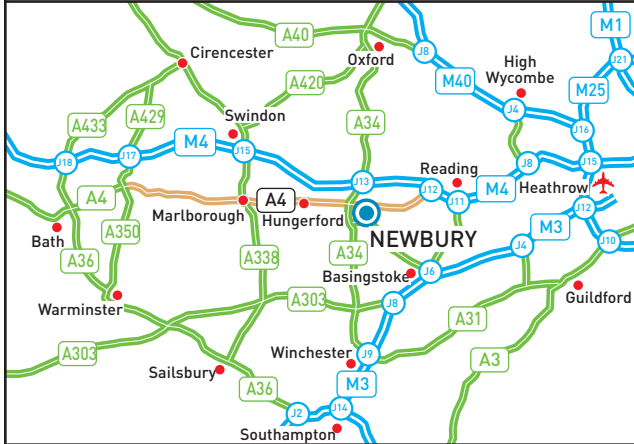

- From M4 Junction 13**
- Leave the M4 at junction 13, (signed Newbury, Oxford, A34 and Chieveley Services) and join the A34 for Newbury, passing Chieveley Services on the left-hand side.
  - Branch left onto the A339 (signed Newbury and Thatcham).
  - Go straight across the first roundabout passing the Vodafone HQ on your left, and on the approach to the Robin Hood roundabout (junction with A4), take the left-hand lane and then the second exit onto the A4 towards Reading.
  - Continue ahead through a set of traffic lights and straight across the next roundabout, turn right at the next set of traffic lights onto the B3421 Hambridge Road.
  - Continue ahead at the mini roundabout and take the third right into Kingfisher Court.
  - Follow the one way system around and you will find us situated on the left-hand side.
- From M3 Junction 9**
- Leave the M3 at Junction 9, (signed The Midlands, Newbury and A34) and join the A34 for Newbury, (keep in the left-hand lane after leaving the motorway junction as the right-hand lane joins the A33 for Basingstoke).
  - Continue towards Newbury.
  - Leave the A34 at the junction with the B4640 (Tot Hill Services).
  - Continue towards Newbury passing through Newtown, and at the roundabout with the A339 turn left towards Newbury.
  - Continue ahead over the next two roundabouts, at the third roundabout take the third exit onto the B3421 Mill Lane.
  - Continue ahead onto Bone Lane, when you reach the B3421 turn left onto Hambridge Road.
  - Take the first left into Kingfisher Court.
  - Follow the one way system around and you will find us situated on the left-hand side.
- By Train**
- Newbury Racecourse is the nearest railway station.
  - We are a short walk from the station.
  - For further information on train time and fares please call National Rail Enquires on 08457 484950.